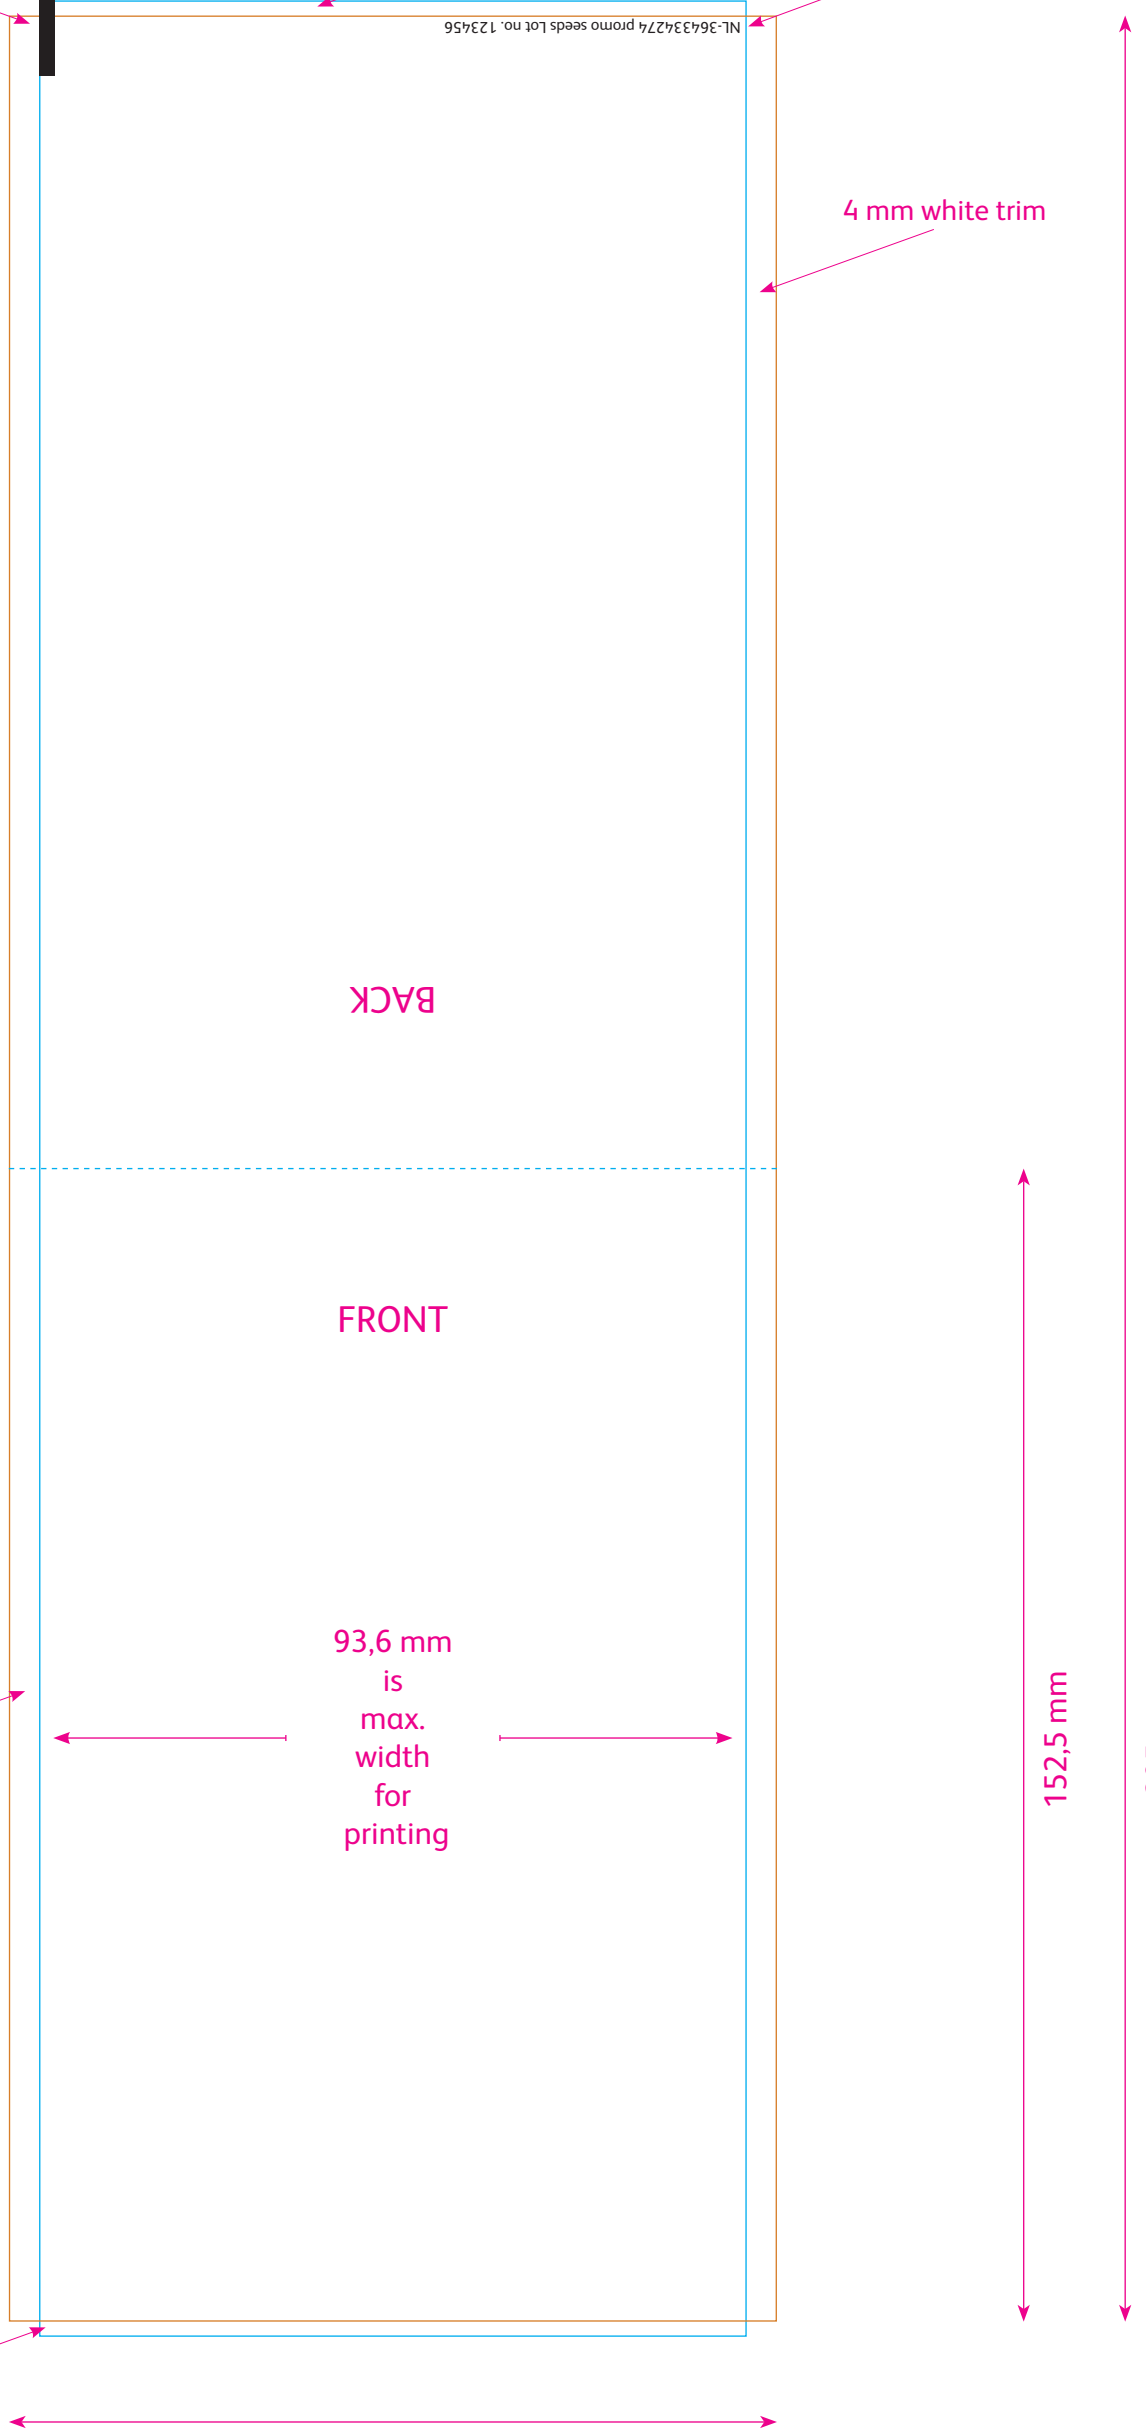

Black spot 2 x10 mm

2 mm bleed

seed code line

4 mm white trim

101,6 x 152,5 (305) mm.

Design:

- Colours: CMYK or PANTONE if offered
- Pictures: at least 210 DPI
- Black always 100% black* and in Overprint

Exporting options:

2 mm bleed

101,6 mm

87,09 x 127 (254) mm.
Design:
• Colours: CMYK or PANTONE if offered
• Pictures: at least 210 DPI
• Black always 100% black* and in Overprint

Exporting options:
Delete layer STANS
PDF specification:
• Crop marks only
• Slug area (bleed) 2 mm

Black spot

Seed code line
(legal requirement)

4 mm white trim

Back

Front

4 mm white trim

79.09 mm is
maximum width
for printing

3 mm bleed

87.09 mm

127 mm

254 mm