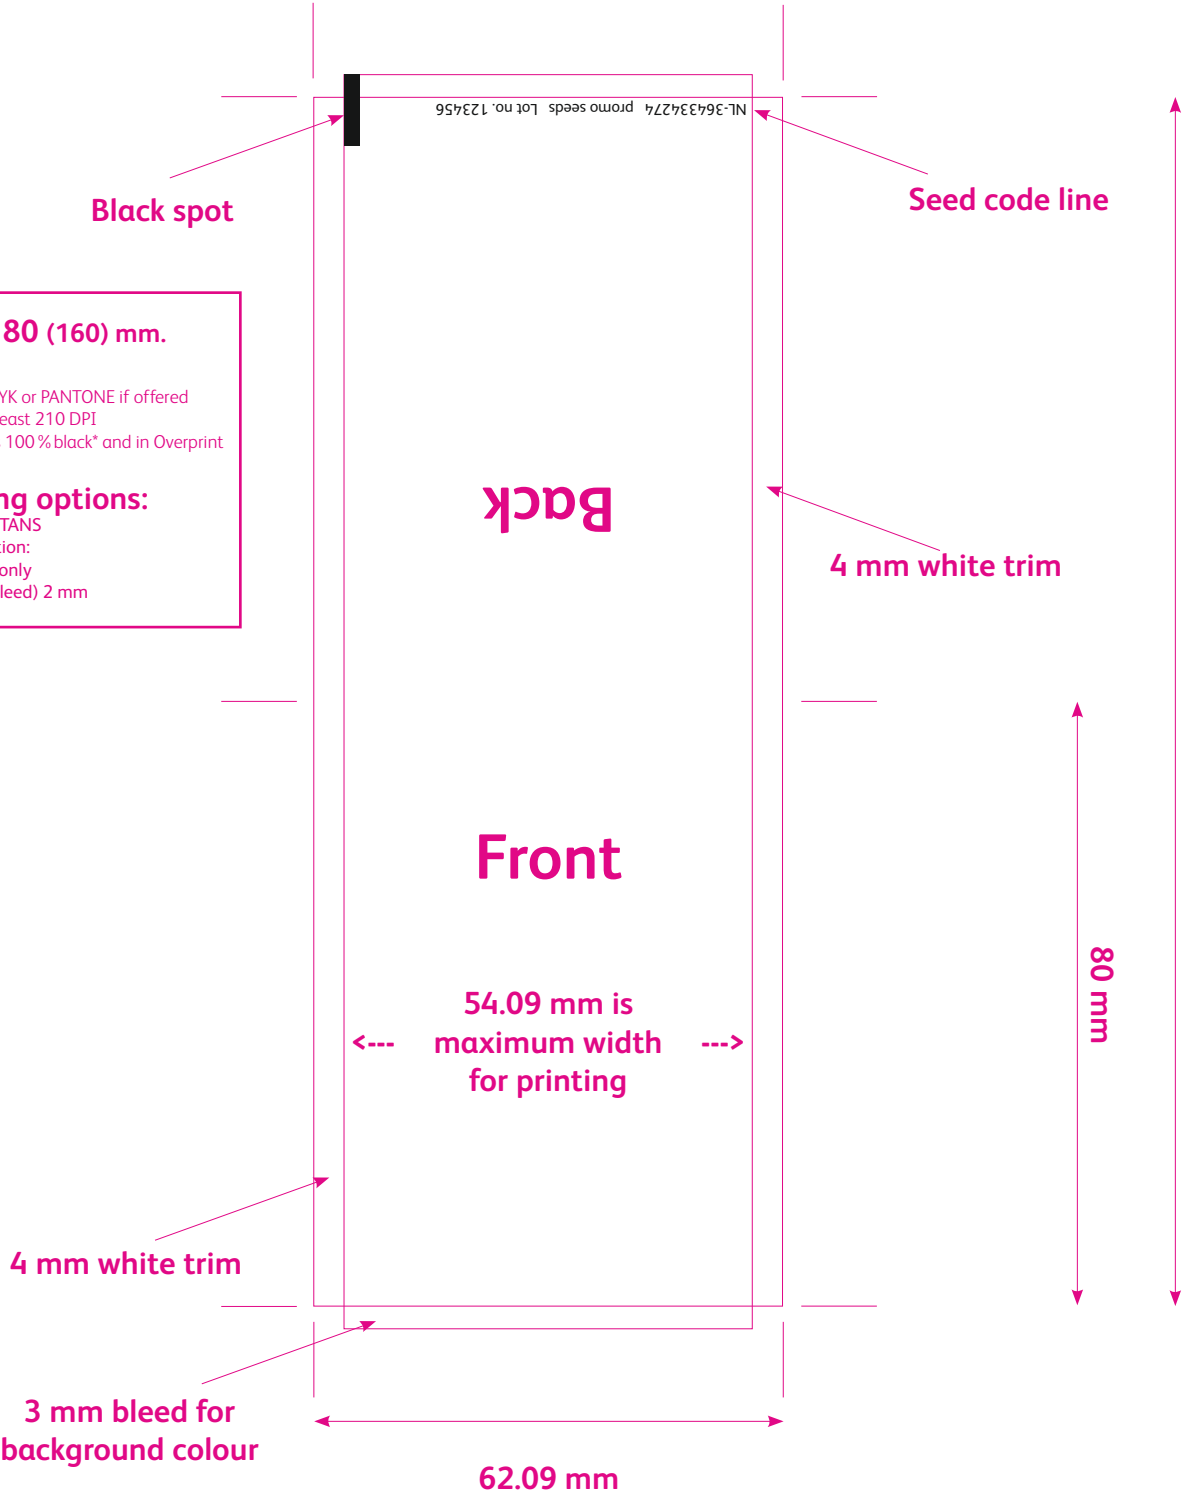

Black spot 2 x10 mm

2 mm bleed

seed code line

4 mm white trim

101,6 x 152,5 (305) mm.

Design:

- Colours: CMYK or PANTONE if offered
- Pictures: at least 210 DPI
- Black always 100% black* and in Overprint

Exporting options:

NL-364334274 promo seeds Lot no. 123456

BACK

fold line

FRONT

4 mm white trim

93,6 mm
is
max.
width
for
printing

152,5 mm

305 mm

Black spot

Seed code line
(legal requirement)

4 mm white trim

Back

Front

4 mm white trim

79.09 mm is
maximum width
for printing

3 mm bleed

87.09 mm

127 mm

254 mm