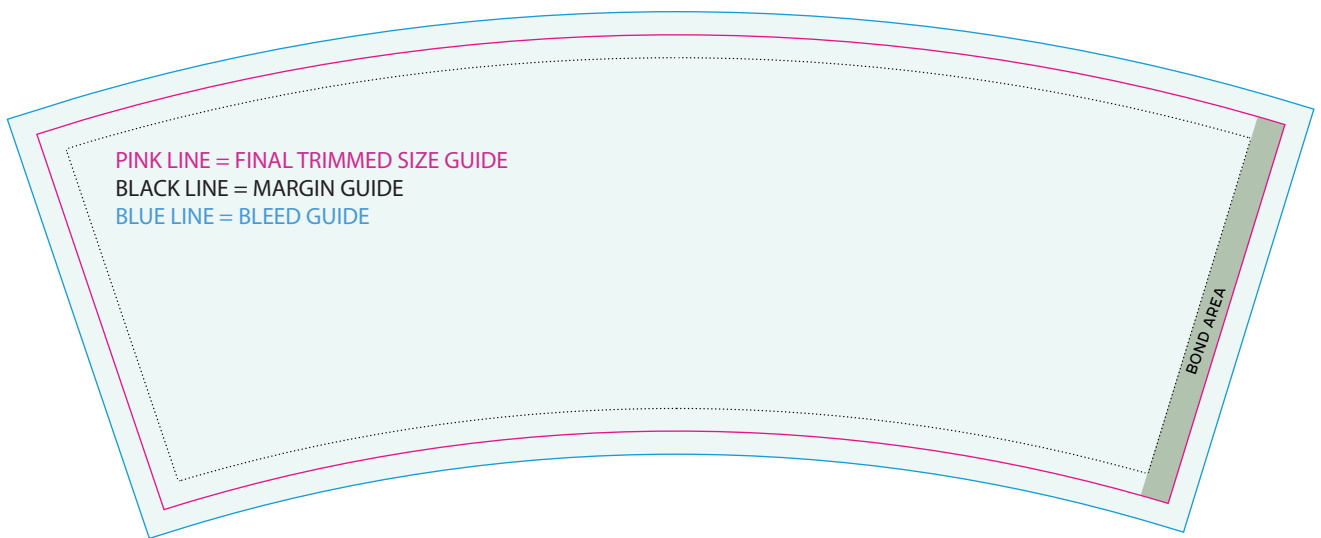

SLEEVE

create printing files in original size: scale 1 :1
bleed: 4 mm
Safety distance:4mm for all Fonts
resolution: 300 dpi vector graphics
color code: CMYK
fonts: convert into paths
printing files:solely as PDF (hide template, no crop marks)
Format:310x87 mm

Sticker

create printing files in original size: scale 1 :1
bleed: 3 mm
Safety distance:4 mm for all Fonts
resolution: 300 dpi vector graphics
color code: CMYK
fonts: convert into paths
printing files:solely as PDF (hide template, no crop marks)
Format:64x64 mm

iGreen cup - Eco cup

PINK LINE = FINAL TRIMMED SIZE GUIDE: 27cm
BLACK LINE = MARGIN GUIDE: 23cm
BLUE LINE = BLEED GUIDE: 31cm

BOND AREA

A diagram of a speech bubble with three concentric outlines: an outer cyan line, a middle magenta line, and an inner dotted line. The text "safety distance for all texts (4mm), 56mm" is written along the dotted line. The number "64MM" is written in magenta in the center of the bubble.

safety distance for all texts (4mm), 56mm

64MM